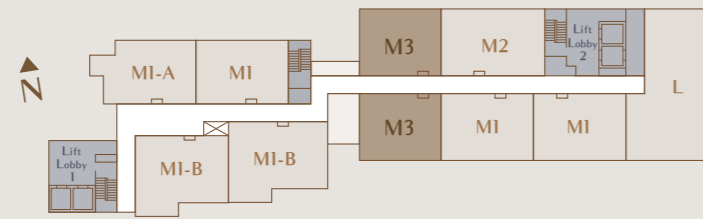

MI (Main)

Unit Area: 1,001 sq ft
 Bedrooms: 2
 Bathrooms: 2

40 Units

MI-B

Unit Area: 1,087 sq ft
 Bedrooms: 2
 Bathrooms: 2

24 Units

MI-A

Unit Area: 1,012 sq ft
 Bedrooms: 2
 Bathrooms: 2

12 Units

M2

Unit Area: 1,163 sq ft
 Bedrooms: 2
 Bathrooms: 2

14 Units

M3

Unit Area: 1,378 sq ft

Bedrooms: 2

Bathrooms: 2

14 Units

L

Unit Area: 3,714 sq ft
Bedrooms: 4
Bathrooms: 5 (including powder room)

7 Units