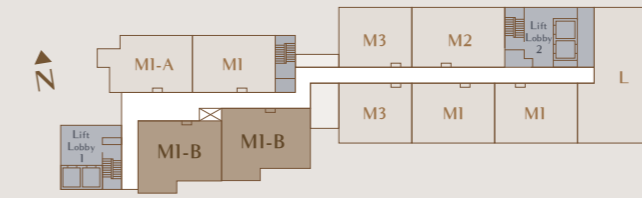

MI (Main)

Unit Area: 1,001 sq ft
 Bedrooms: 2
 Bathrooms: 2

40 Units

MI-B

Unit Area: 1,087 sq ft
 Bedrooms: 2
 Bathrooms: 2

24 Units

MI-A

Unit Area: 1,012 sq ft
 Bedrooms: 2
 Bathrooms: 2

12 Units

M2

Unit Area: 1,163 sq ft
 Bedrooms: 2
 Bathrooms: 2

14 Units

M3

Unit Area: 1,378 sq ft

Bedrooms: 2

Bathrooms: 2

14 Units

L

Unit Area: 3,714 sq ft
Bedrooms: 4
Bathrooms: 5 (including powder room)

7 Units