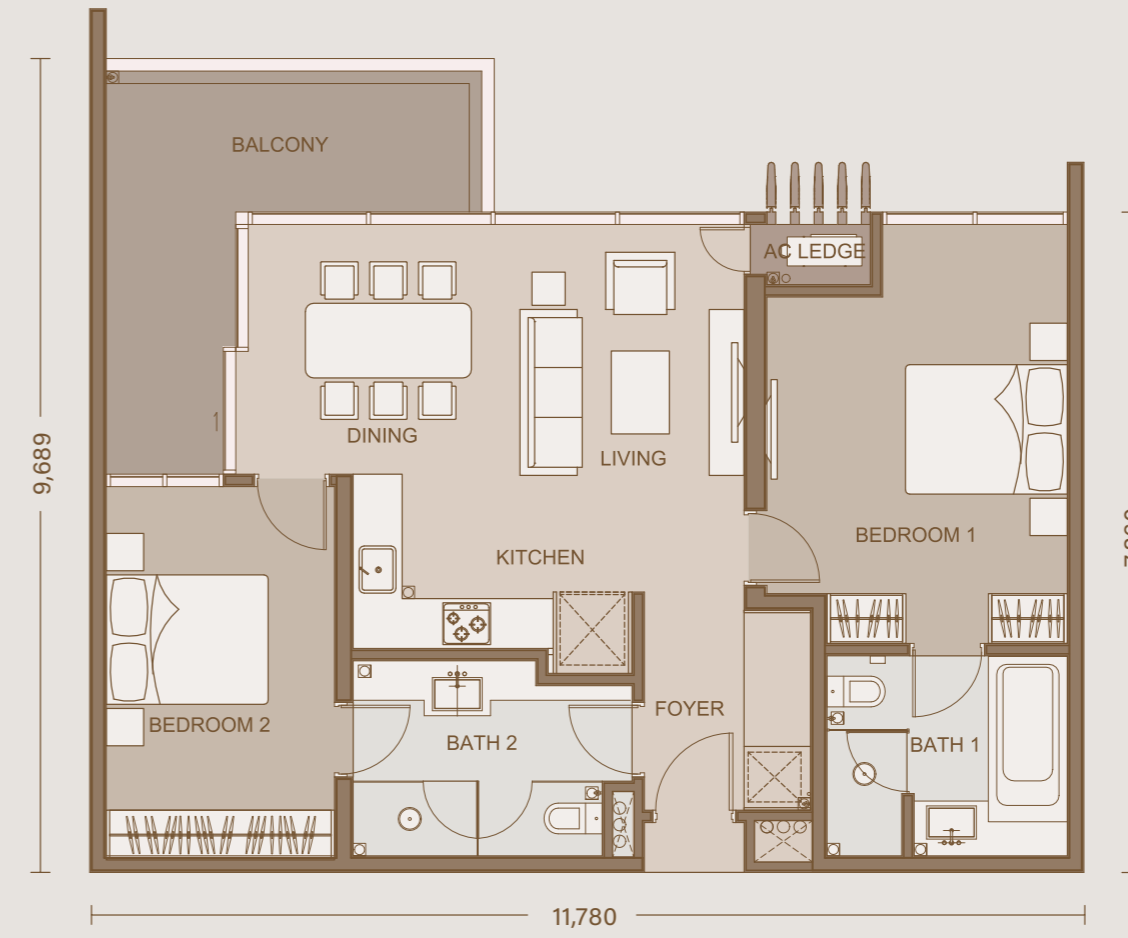

MI (Main)

Unit Area: 1,001 sq ft
 Bedrooms: 2
 Bathrooms: 2

40 Units

MI-B

Unit Area: 1,087 sq ft
 Bedrooms: 2
 Bathrooms: 2

24 Units

MI-A

Unit Area: 1,012 sq ft
 Bedrooms: 2
 Bathrooms: 2

12 Units

M2

Unit Area: 1,163 sq ft
 Bedrooms: 2
 Bathrooms: 2

14 Units

M3

Unit Area: 1,378 sq ft

Bedrooms: 2

Bathrooms: 2

14 Units

L

Unit Area: 3,714 sq ft
Bedrooms: 4
Bathrooms: 5 (including powder room)

7 Units