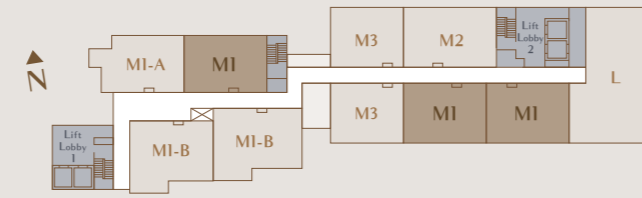

MI (Main)

Unit Area: 1,001 sq ft
 Bedrooms: 2
 Bathrooms: 2

40 Units

MI-B

Unit Area: 1,087 sq ft
 Bedrooms: 2
 Bathrooms: 2

24 Units

MI-A

Unit Area: 1,012 sq ft
 Bedrooms: 2
 Bathrooms: 2

12 Units

M2

Unit Area: 1,163 sq ft
 Bedrooms: 2
 Bathrooms: 2

14 Units

M3

Unit Area: 1,378 sq ft

Bedrooms: 2

Bathrooms: 2

14 Units

L

Unit Area: 3,714 sq ft
Bedrooms: 4
Bathrooms: 5 (including powder room)

7 Units