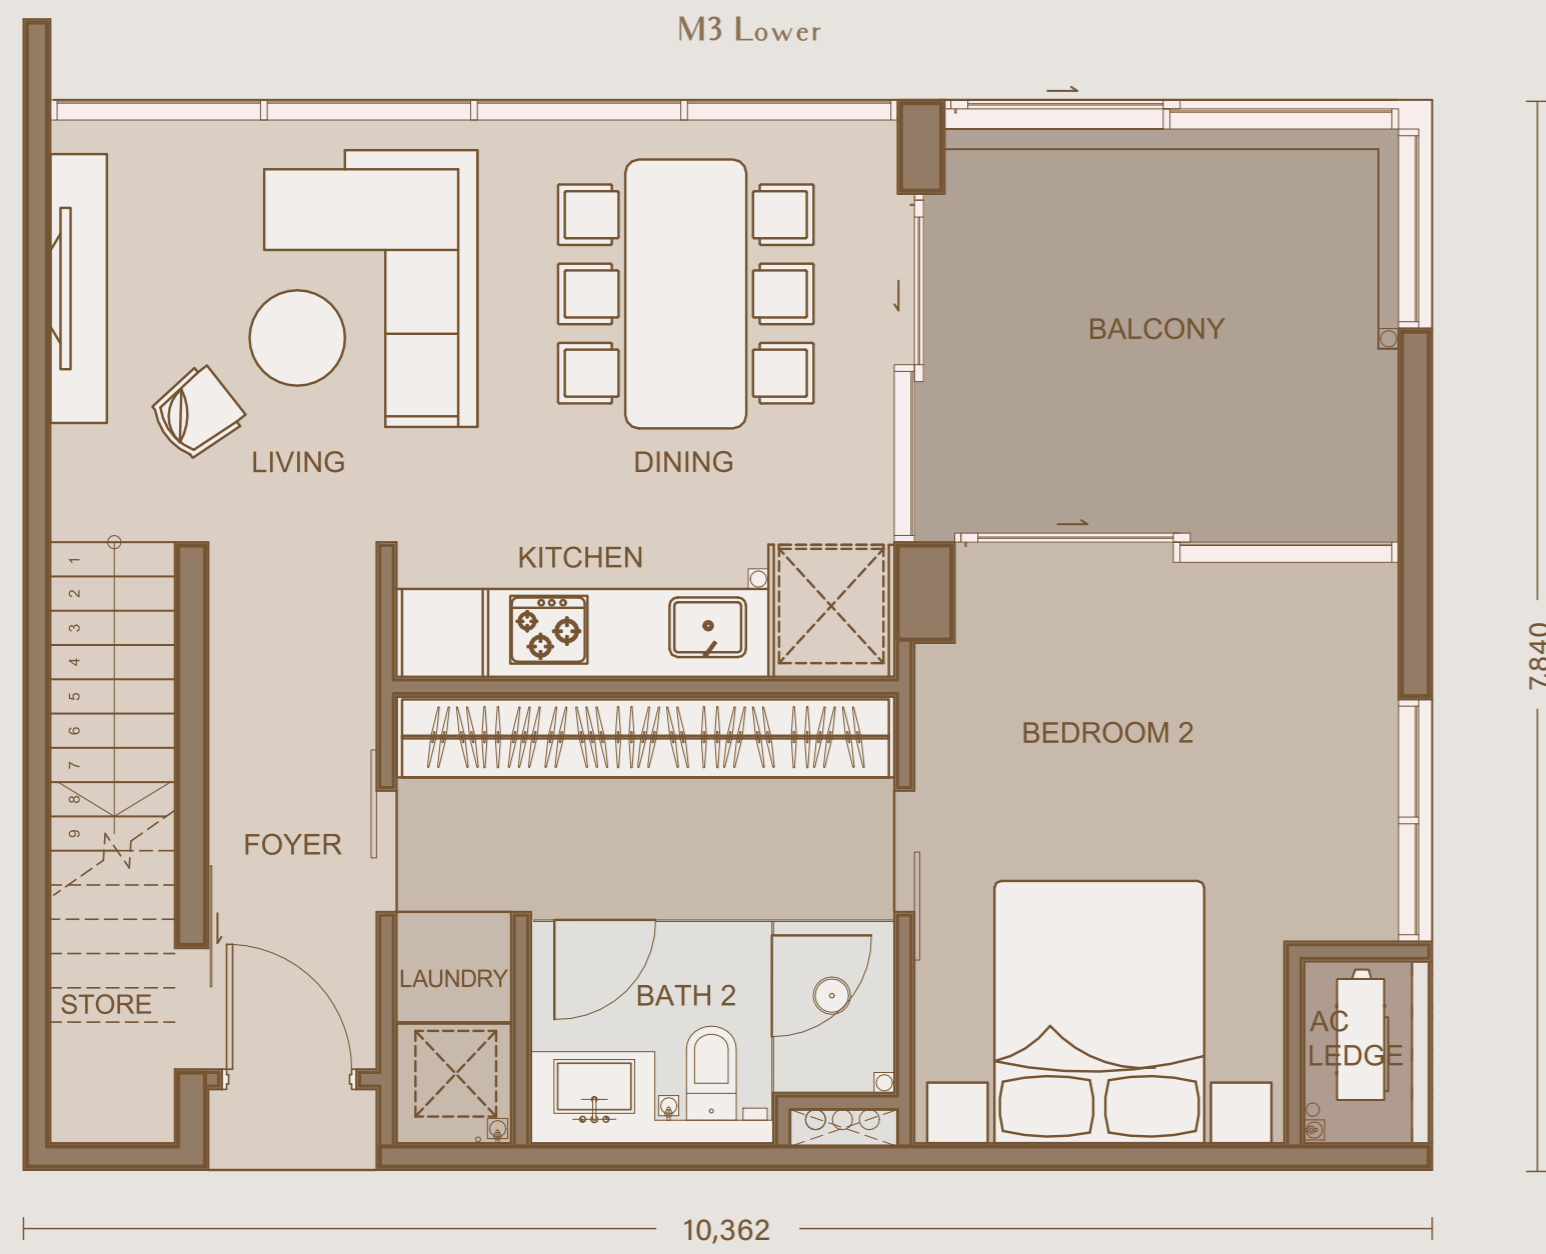

MI (Main)

Unit Area: 1,001 sq ft
 Bedrooms: 2
 Bathrooms: 2

40 Units

MI-B

Unit Area: 1,087 sq ft
 Bedrooms: 2
 Bathrooms: 2

24 Units

MI-A

Unit Area: 1,012 sq ft
 Bedrooms: 2
 Bathrooms: 2

12 Units

M2

Unit Area: 1,163 sq ft
 Bedrooms: 2
 Bathrooms: 2

14 Units

M3

Unit Area: 1,378 sq ft

Bedrooms: 2

Bathrooms: 2

14 Units

L

Unit Area: 3,714 sq ft
Bedrooms: 4
Bathrooms: 5 (including powder room)

7 Units