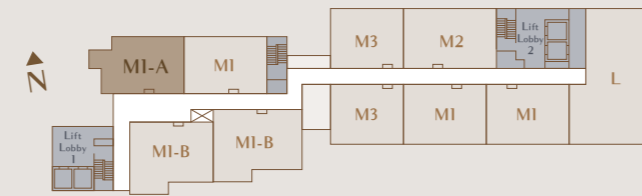

MI (Main)

Unit Area: 1,001 sq ft
 Bedrooms: 2
 Bathrooms: 2

40 Units

MI-B

Unit Area: 1,087 sq ft
 Bedrooms: 2
 Bathrooms: 2

24 Units

MI-A

Unit Area: 1,012 sq ft
 Bedrooms: 2
 Bathrooms: 2

12 Units

M2

Unit Area: 1,163 sq ft
 Bedrooms: 2
 Bathrooms: 2

14 Units

M3

Unit Area: 1,378 sq ft

Bedrooms: 2

Bathrooms: 2

14 Units

L

Unit Area: 3,714 sq ft
Bedrooms: 4
Bathrooms: 5 (including powder room)

7 Units