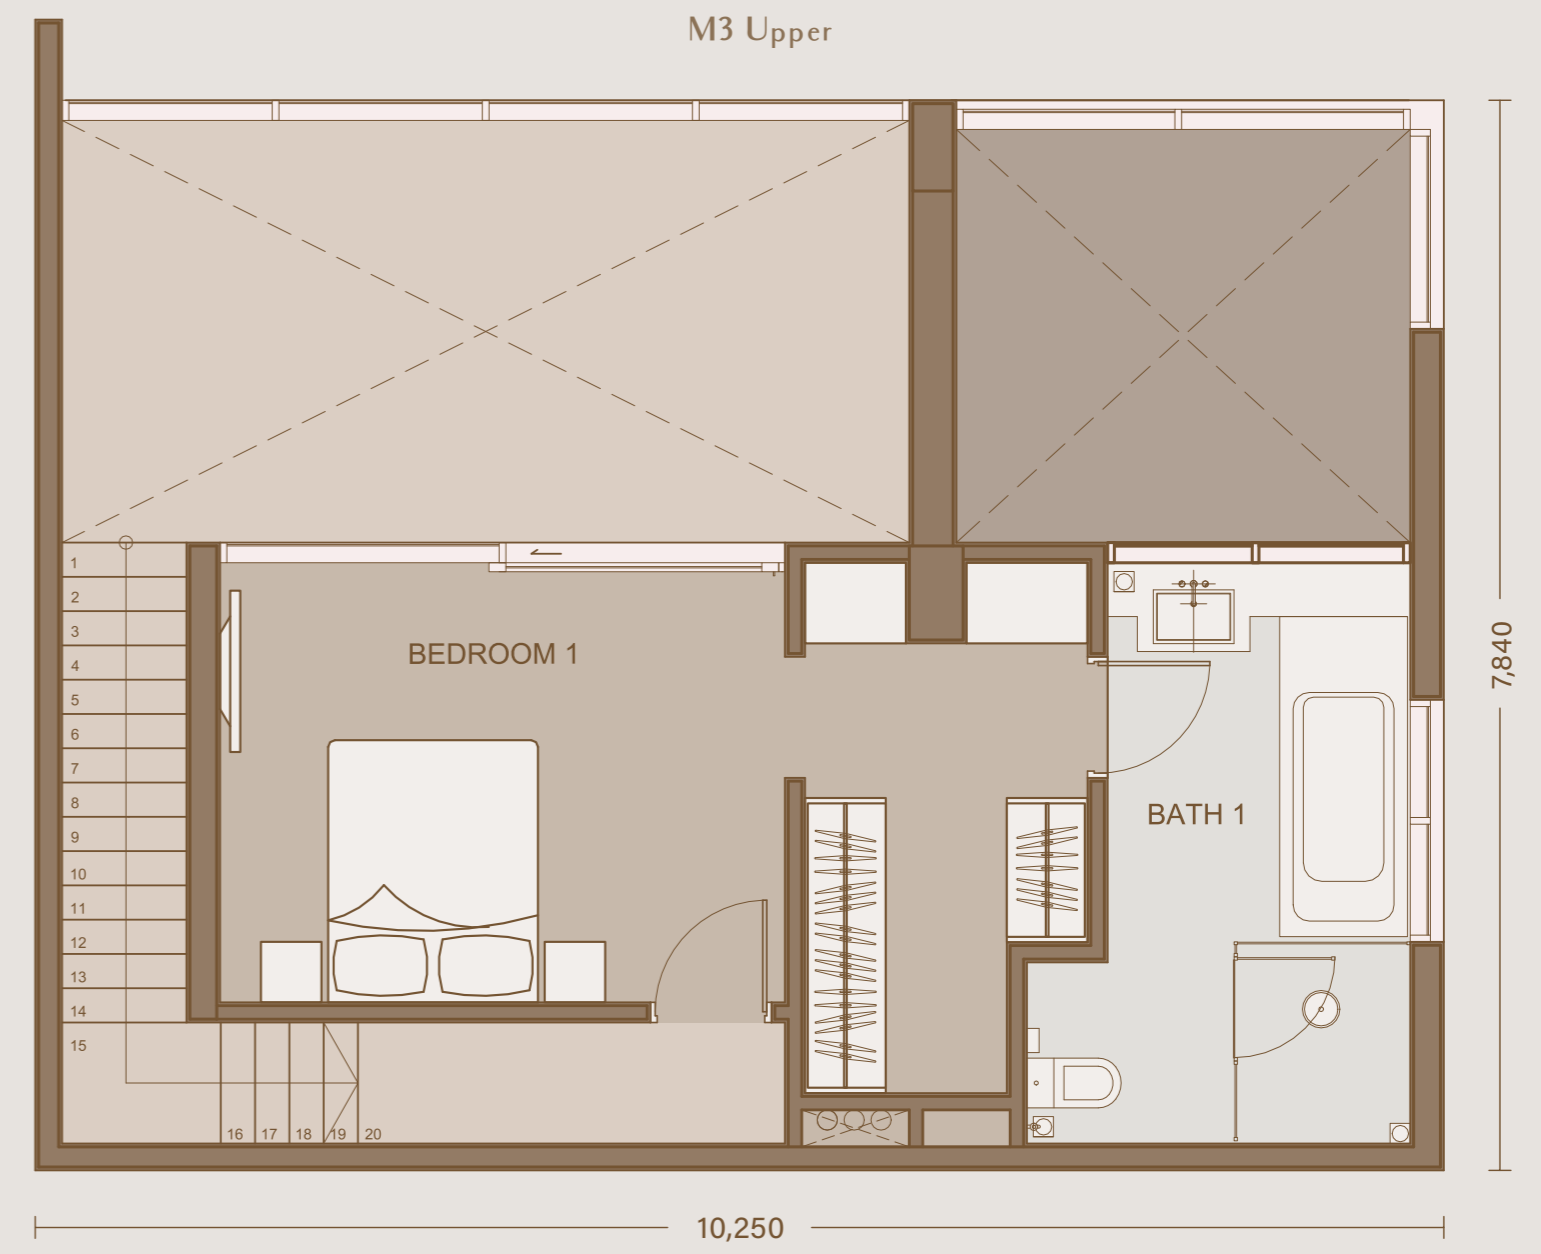

MI (Main)

Unit Area: 1,001 sq ft
 Bedrooms: 2
 Bathrooms: 2

40 Units

MI-B

Unit Area: 1,087 sq ft
 Bedrooms: 2
 Bathrooms: 2

24 Units

MI-A

Unit Area: 1,012 sq ft
 Bedrooms: 2
 Bathrooms: 2

12 Units

M2

Unit Area: 1,163 sq ft
 Bedrooms: 2
 Bathrooms: 2

14 Units

M3

Unit Area: 1,378 sq ft

Bedrooms: 2

Bathrooms: 2

14 Units

L

Unit Area: 3,714 sq ft
Bedrooms: 4
Bathrooms: 5 (including powder room)

7 Units