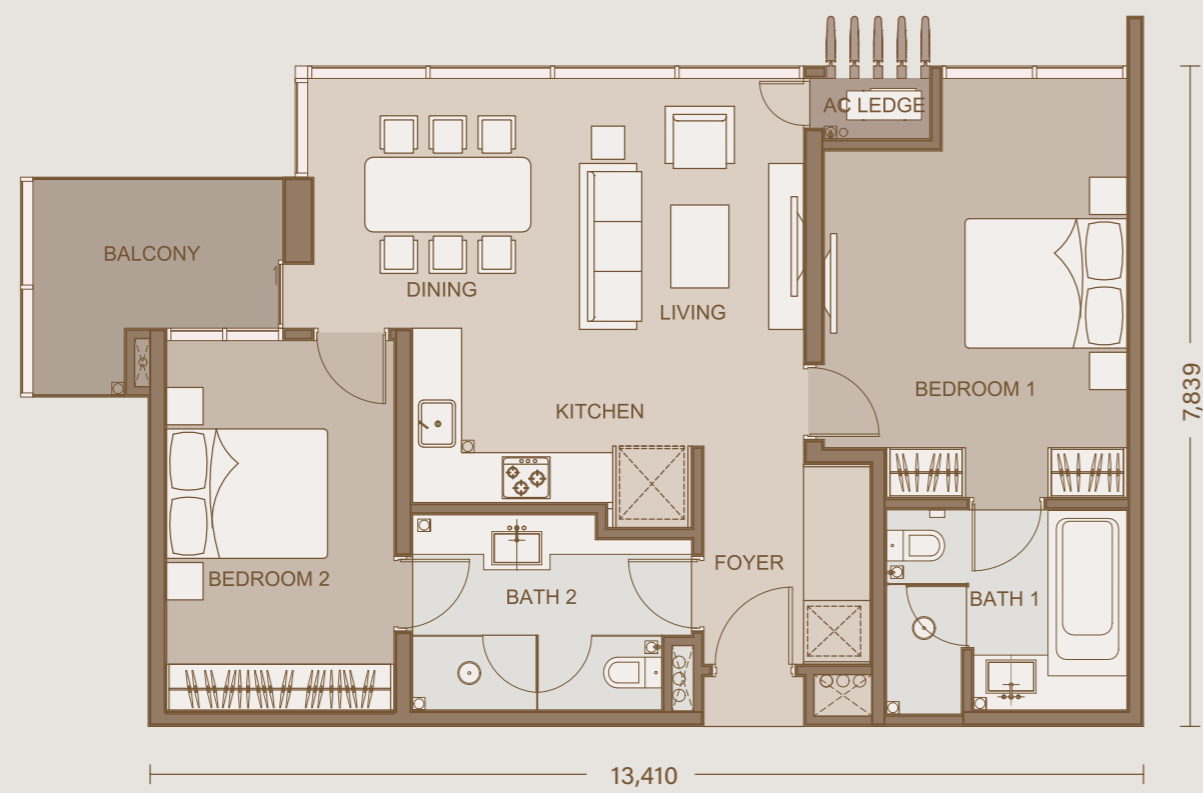

MI (Main)

Unit Area: 1,001 sq ft
 Bedrooms: 2
 Bathrooms: 2

40 Units

MI-B

Unit Area: 1,087 sq ft
 Bedrooms: 2
 Bathrooms: 2

24 Units

MI-A

Unit Area: 1,012 sq ft
 Bedrooms: 2
 Bathrooms: 2

12 Units

M2

Unit Area: 1,163 sq ft
 Bedrooms: 2
 Bathrooms: 2

14 Units

M3

Unit Area: 1,378 sq ft

Bedrooms: 2

Bathrooms: 2

14 Units

L

Unit Area: 3,714 sq ft
Bedrooms: 4
Bathrooms: 5 (including powder room)

7 Units