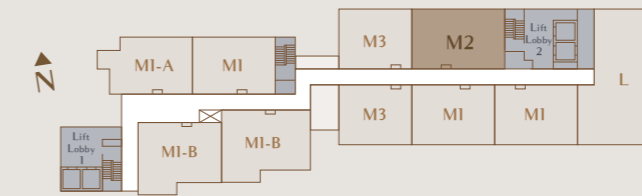

MI (Main)

Unit Area: 1,001 sq ft
 Bedrooms: 2
 Bathrooms: 2

40 Units

MI-B

Unit Area: 1,087 sq ft
 Bedrooms: 2
 Bathrooms: 2

24 Units

MI-A

Unit Area: 1,012 sq ft
 Bedrooms: 2
 Bathrooms: 2

12 Units

M2

Unit Area: 1,163 sq ft
 Bedrooms: 2
 Bathrooms: 2

14 Units

M3

Unit Area: 1,378 sq ft

Bedrooms: 2

Bathrooms: 2

14 Units

L

Unit Area: 3,714 sq ft
Bedrooms: 4
Bathrooms: 5 (including powder room)

7 Units