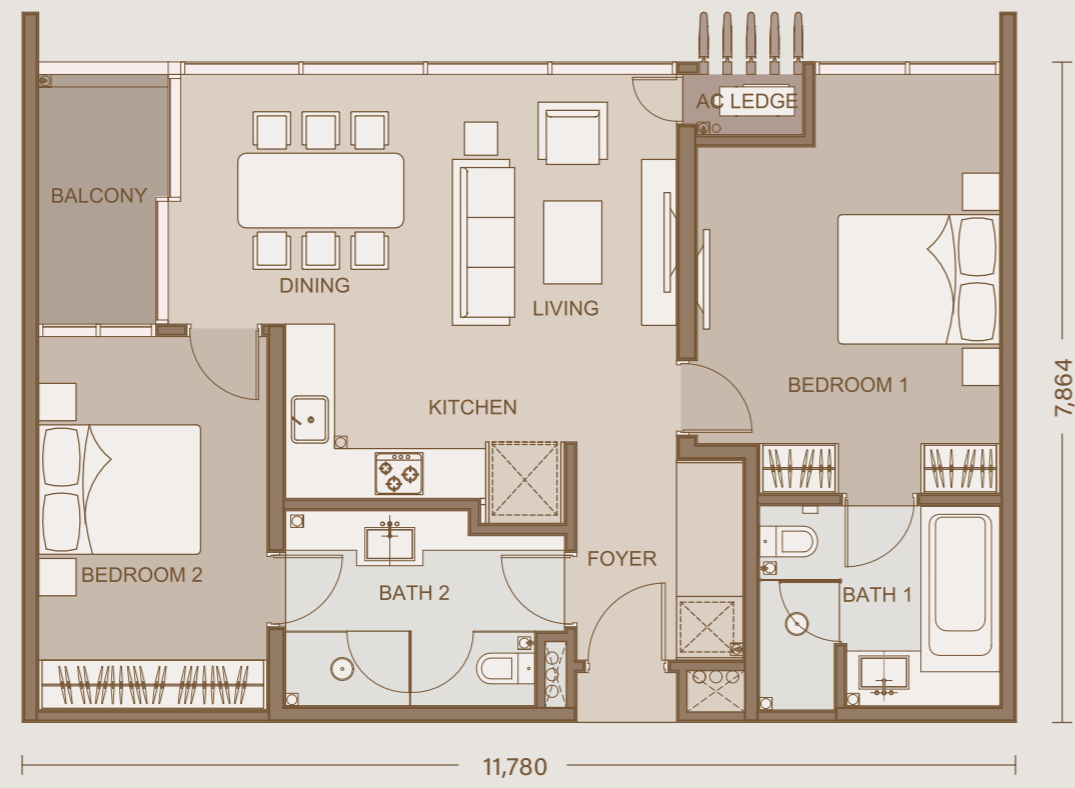

MI (Main)

Unit Area: 1,001 sq ft
 Bedrooms: 2
 Bathrooms: 2

40 Units

MI-B

Unit Area: 1,087 sq ft
 Bedrooms: 2
 Bathrooms: 2

24 Units

MI-A

Unit Area: 1,012 sq ft
 Bedrooms: 2
 Bathrooms: 2

12 Units

M2

Unit Area: 1,163 sq ft
 Bedrooms: 2
 Bathrooms: 2

14 Units

M3

Unit Area: 1,378 sq ft

Bedrooms: 2

Bathrooms: 2

14 Units

L

Unit Area: 3,714 sq ft
Bedrooms: 4
Bathrooms: 5 (including powder room)

7 Units