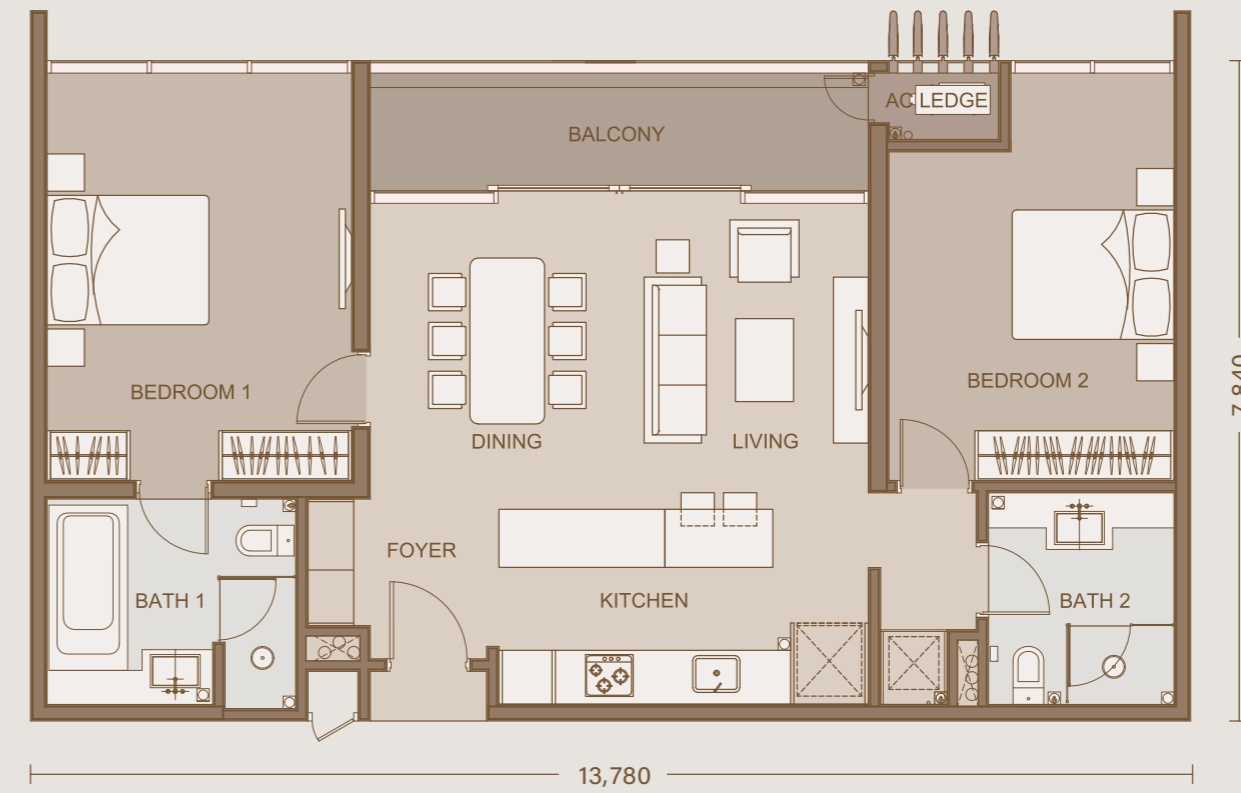

MI (Main)

Unit Area: 1,001 sq ft
 Bedrooms: 2
 Bathrooms: 2

40 Units

MI-B

Unit Area: 1,087 sq ft
 Bedrooms: 2
 Bathrooms: 2

24 Units

MI-A

Unit Area: 1,012 sq ft
 Bedrooms: 2
 Bathrooms: 2

12 Units

M2

Unit Area: 1,163 sq ft
 Bedrooms: 2
 Bathrooms: 2

14 Units

M3

Unit Area: 1,378 sq ft

Bedrooms: 2

Bathrooms: 2

14 Units

L

Unit Area: 3,714 sq ft
Bedrooms: 4
Bathrooms: 5 (including powder room)

7 Units